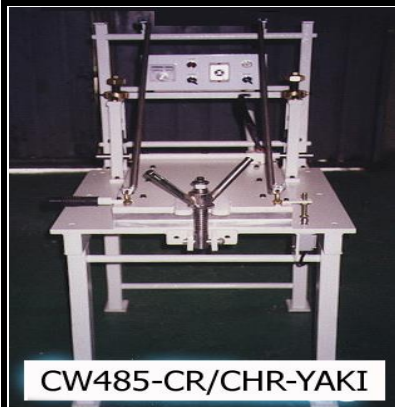

CW478-WND

CW485-CR/CHR-YAKI

CRIMPING MACHINE FOR YAKI CURL MAKING

US$5,500.00

Wooden case packing cost is not included.