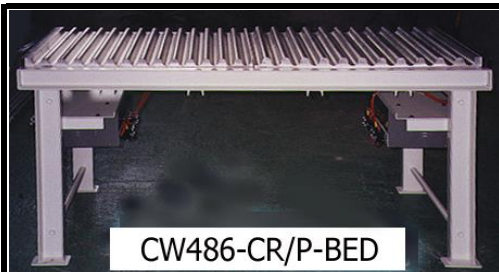

PIPE CURLING MACHINE

US\$1,000.00

Wooden case packing cost is not included.

CW485-CR/CHR-YAKI

CW485-CR/CHR-YAKI

CRIMPING MACHINE FOR YAKI CURL MAKING

US\$5,500.00

Wooden case packing cost is not included.