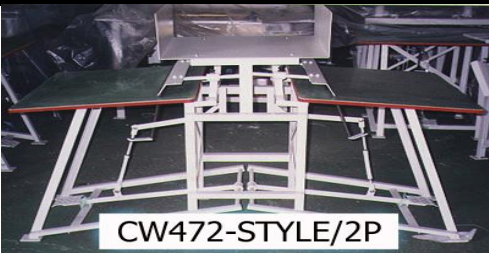

CW472-STYLE/2P

WORKING TABLE FOR 2 PERSONS

US$1,800.00

Wooden case packing cost is not included.